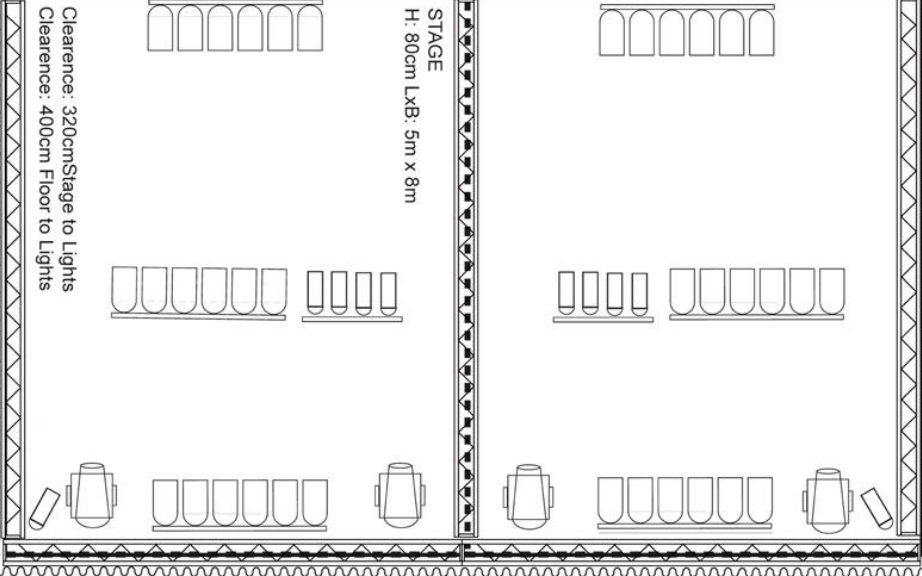

FOYER / MAIN ENTRANCE

DMX/Intercom

LIGHTDESK [2nd Floor]

FOH
2m x 2m

BAR

Clearance: 320cm Stage to Lights
Clearance: 400cm Floor to Lights

STAGE
H: 80cm LxB: 5m x 8m

EMERGENCY EXIT